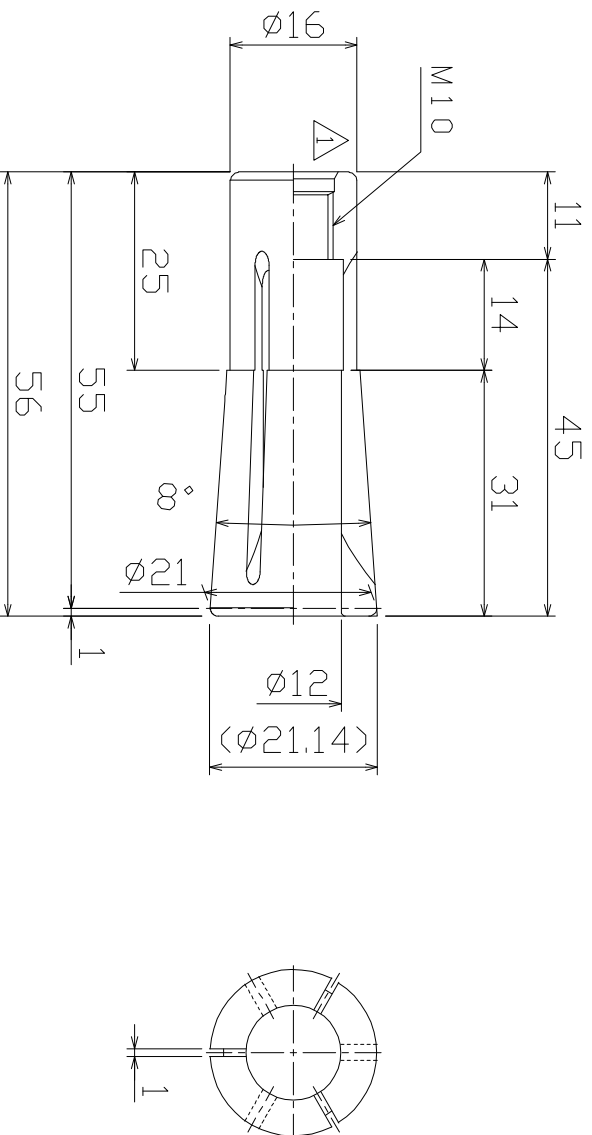

Symbol	Date	Rev. by	Notice	Check
△x	230817	S.C.	IMPROVE	
△x				
△x				

KIND	VMK12	TITLE	VMK Collect	CUSTOMER	
MACHINE MODEL		CODE NO.	VMK12-12	DESIGNED	ISOhamo
SCALE	1:1			CHECKED	
DATE	2020.10.28			APPROVED	
				DIR-NAME	MKA1
				DRWG NO.	MKA15-01006/1