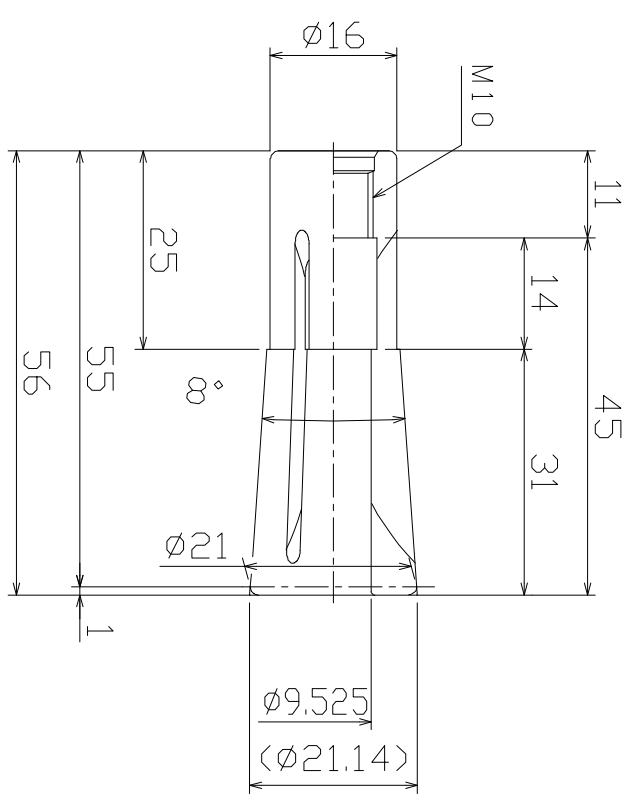

Symbol	Date	Rev. by	Notice	Check
△x				
△x				
△x				

KIND	TITLE	CUSTOMER		
VMK12	VMK Collet			
MACHINE MODEL	CODE NO.	DESIGNED	CHECKED	APPROVED
	VMK 12-3/8	M. Shibata		
SCALE	1:1	DIR-NAME	MK A1	
DATE	2023. 01. 20	DRWG NO.	MK A15-01008/0	
NIKKEN KOSAKUSHO WORKS., LTD.				