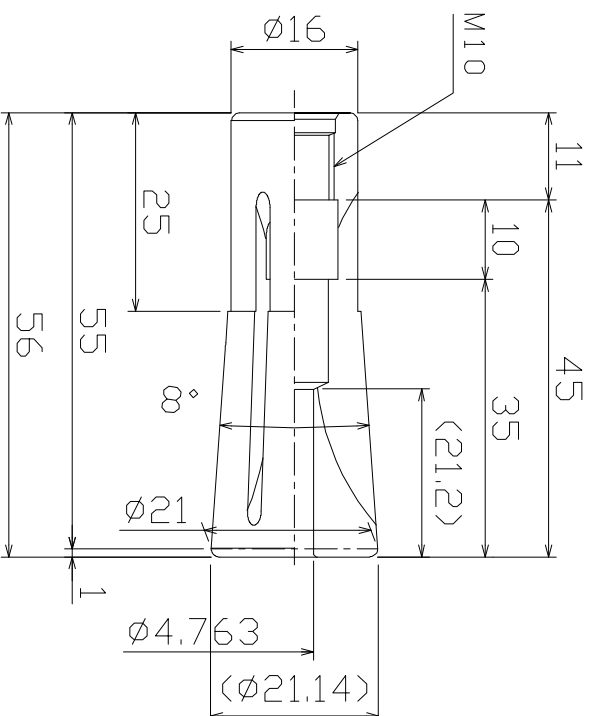

Symbol	Date	Rev. by	Notice	Check
△x				
△x				
△x				

KIND	VMK12	TITLE	VMK Collet	CUSTOMER	
MACHINE MODEL		CODE NO.	VMK12-3/16	DESIGNED	S. CHIKAMURA
SCALE	1:1			CHECKED	MKA1
DATE	2023.08.17			APPROVED	
				DIR-NAME	MKA1
				DRWG NO.	MKA15-01010/0