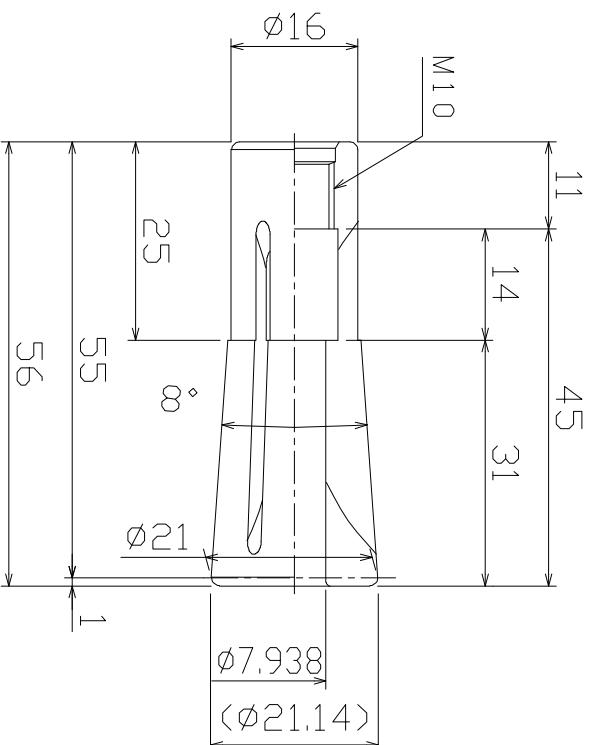

Symbol	Date	Rev. by	Notice	Check
△x				
△x				
△x				

KIND	VMK12	TITLE	VMK Collet	CUSTOMER	
MACHINE MODEL		CODE NO.	VMK12-5/16	DESIGNED	S. CHIKAMURA
SCALE	1:1			CHECKED	
DATE	2023.08.18			APPROVED	
			DIR-NAME	MKA1	
			DRWG NO.	MKA15-01011/0	