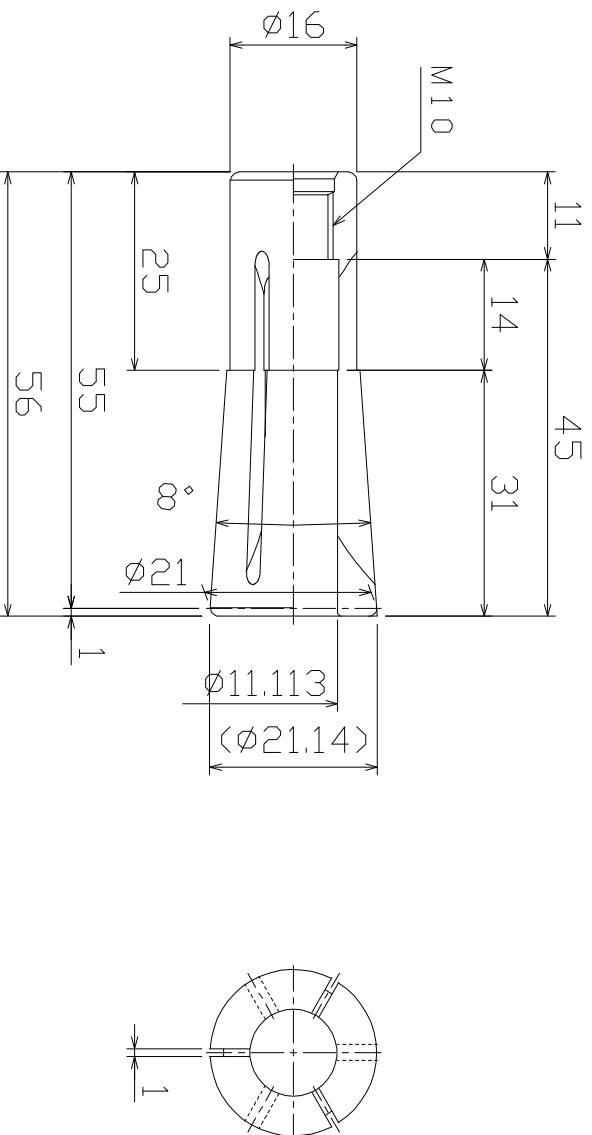

Symbol	Date	Rev. by	Notice	Check
△x				
△x				
△x				
△x				

KIND	VMK 12	TITLE	VMK Collet	CUSTOMER			
MACHINE MODEL		CODE NO.	VMK 12-7/16	DESIGNED	S. CHIKAMURA	CHECKED	
SCALE	1:1			DIR-NAME	MKA1	APPROVED	
DATE	2023.08.18			DRWG NO.	MKA15-01012/0		