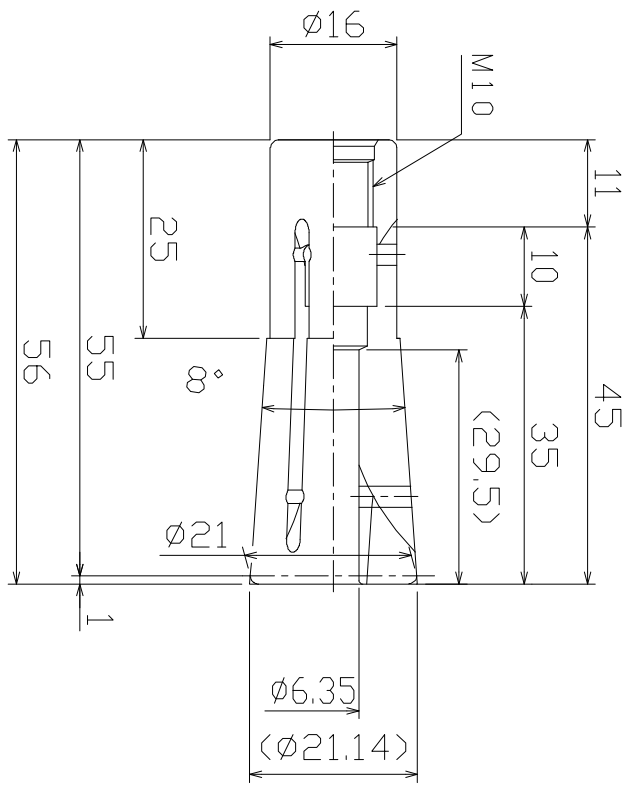

Symbol	Date	Rev. by	Notice	Check
△x				
△x				
△x				

KIND	TITLE	CUSTOMER		
VMK12	VMK Collet			
MACHINE MODEL	CODE NO.	DESIGNED	CHECKED	APPROVED
	VMK12-1/4J	M. Shibata		
SCALE	1:1	DIR-NAME	MK A1	
DATE	2023.01.20	DRWG NO.	MK A15-02014/0	
		NIKKEN KOSAKUSHO WORKS., LTD.		