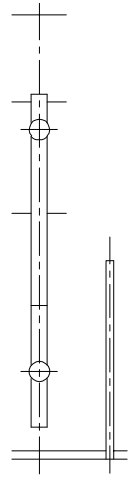

Symbol	Date	Rev. by	Notice	Check
△x				
△x				
△x				

KIND	TITLE	CUSTOMER		
VMK12	VMK Collet			
MACHINE MODEL	CODE NO.	DESIGNED	CHECKED	APPROVED
	VMK12-1/4J	M. Shibata		
SCALE	1:1	DIR-NAME	MK A1	
DATE	2023.01.20	DRWG NO.	MK A15-02014/0	
		NIKKEN KOSAKUSHO WORKS., LTD.		