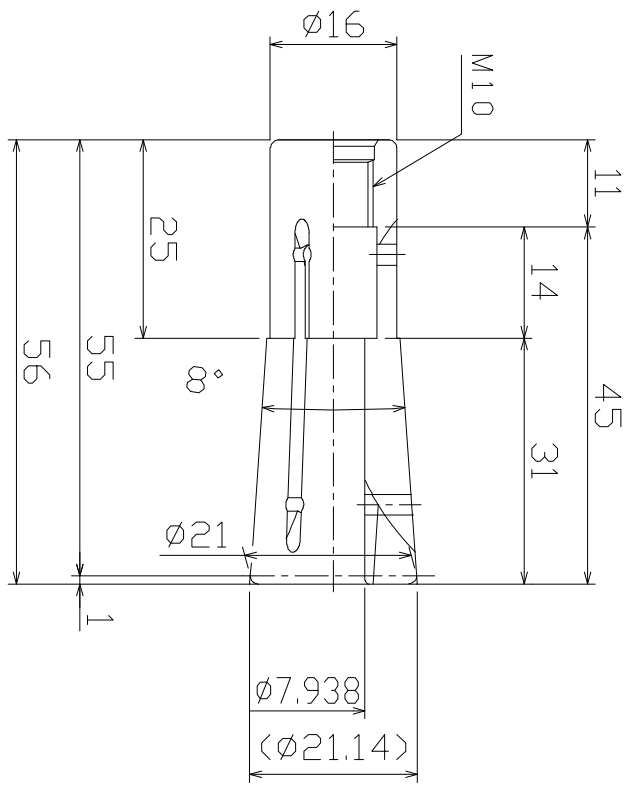

Symbol	Date	Rev. by	Notice	Check
△x				
△x				
△x				

KIND	TITLE	CUSTOMER	DESIGNED	CHECKED	APPROVED
VMK12	VMK Collet	NIKKEN KOSAKUSHO WORKS., LTD.	M. Shibata		
MACHINE MODEL	CODE NO.				
	VMK12-5/16J				
SCALE	1:1	DIR-NAME	MKA1		
DATE	2023.01.20	DRWG NO.	MKA15-02016/0		