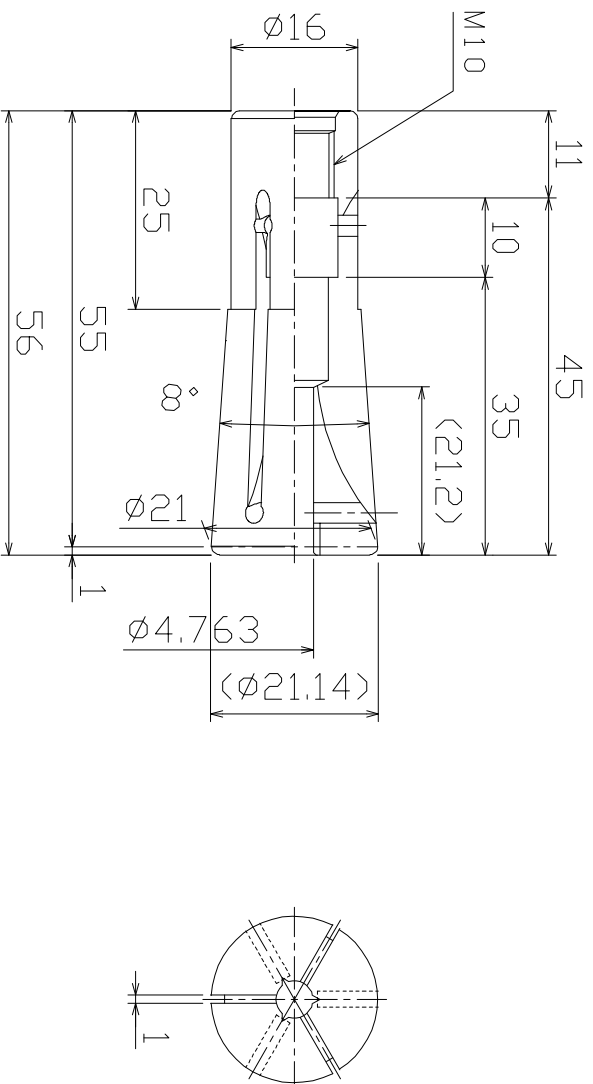

Symbol	Date	Rev. by	Notice	Check
△x				
△x				
△x				

KIND	TITLE	CUSTOMER
VMK 12	VMK Collet	
MACHINE MODEL	CODE NO.	DESIGNED
	VMK 12-3/16J	S. CHIKAMURA
SCALE	1:1	CHECKED
		MKA1
DATE	2023.08.17	APPROVED
NIKKEN KOSAKUSHO WORKS, LTD.		
DIR-NAME	MKA1	
DRWG NO.	MKA15-02017/0	