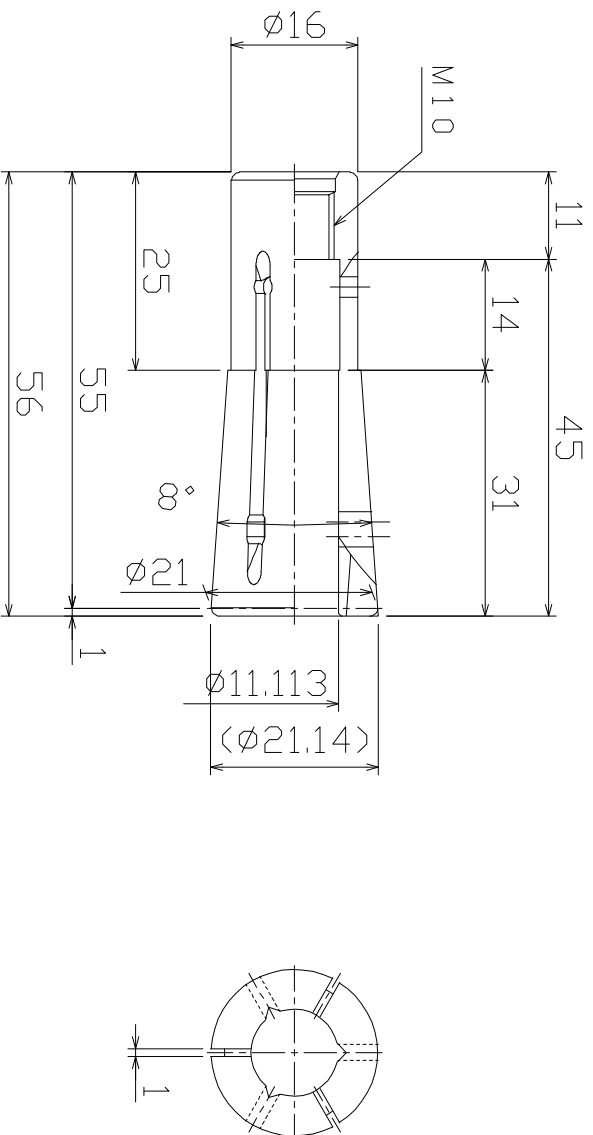

Symbol	Date	Rev. by	Notice	Check
△x				
△x				
△x				
△x				

KIND	VMK 12	TITLE	VMK Collet	CUSTOMER			
MACHINE MODEL		CODE NO.	VMK 12-7/16J	DESIGNED	S. CHIKAMURA	CHECKED	APPROVED
SCALE	1:1			DIR-NAME	MKA1		
DATE	2023.08.18			DRWG NO.	MKA15-02018/0		