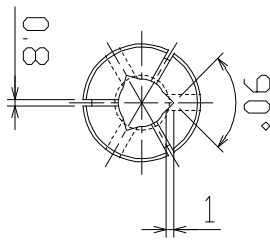

Symbol	Date	Rev. by	Notice	Check
△x 1	220727	S.C.	IMPROVE	
△x				
△x				
△x				

KIND	VMK8-J	TITLE	VMK Collet	CUSTOMER				
MACHINE MODEL		CODE NO.	VMK8-6J	DESIGNED	Maemura	CHECKED		
SCALE	1:1			DIR-NAME	MKA1			
DATE	2010.04.30			DRWG NO.	MKA16-02006/1			