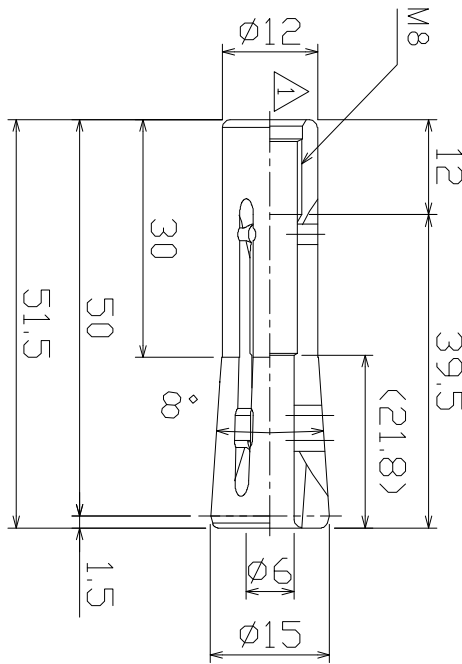

Symbol	Date	Rev. by	Notice	Check
△x 1	220727	S.C.	IMPROVE	
△x				
△x				
△x				

KIND	VMK8-J	TITLE	VMK Collet	CUSTOMER				
MACHINE MODEL		CODE NO.	VMK8-6J	DESIGNED	Maemura	CHECKED		
SCALE	1:1			DIR-NAME	MKA1			
DATE	2010.04.30			DRWG NO.	MKA16-02006/1			