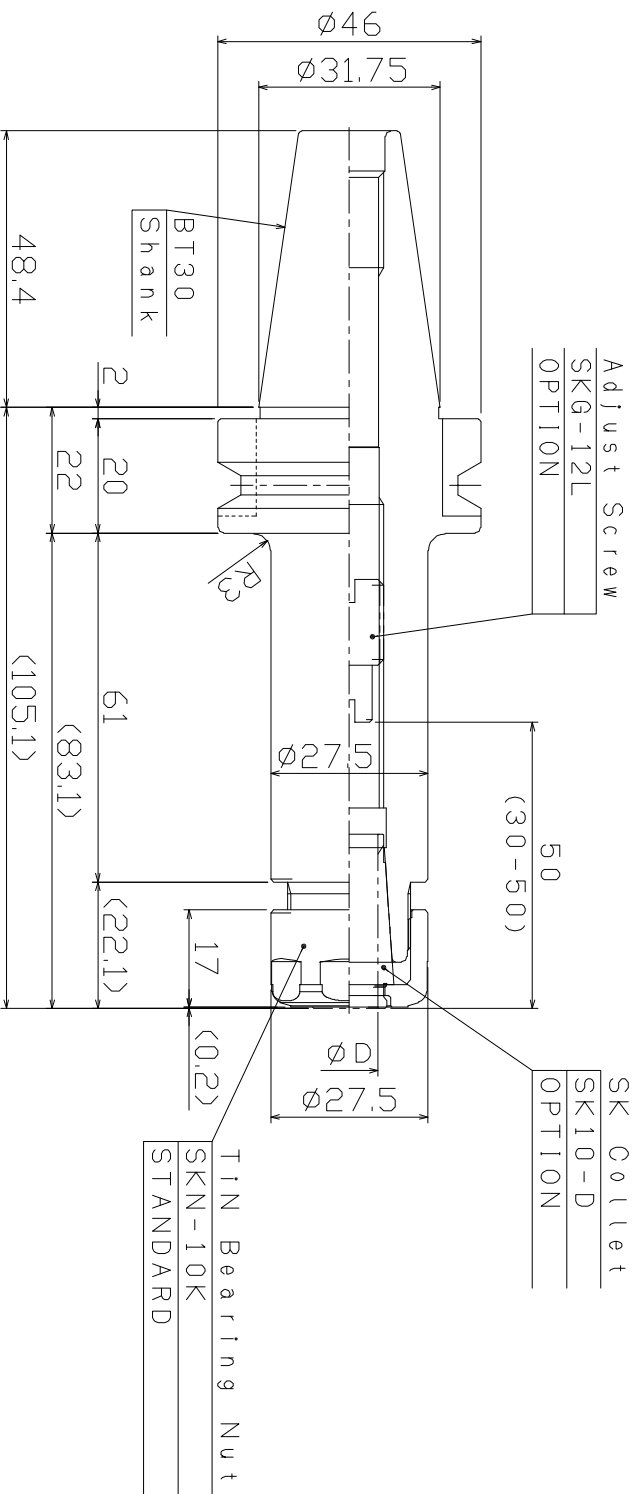

Symbol	Date	Rev. by	Notice	Check
△x				
△x				
△x				
△x				

NOTE

Spanner : SKL-10 (OPTION)

KIND	SK10-1B	TITLE	SLIM CHUCK	CUSTOMER	
MACHINE MODEL	BT30-SK10-105	CODE NO.		DESIGNED	M. Shibata
SCALE	1:1			CHECKED	
DATE	2022.04.04			DIR-NAME	SKA1
				DRWG NO.	SKA08-06061/0