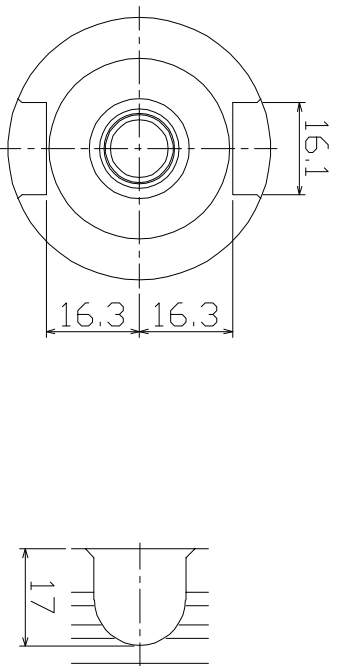

Symbol	Date	Rev. by	Notice	Check
△x				
△x				
△x				
△x				

NOTE

Spanner : SKL-10 (OPTION)

KIND	SK10-1B	TITLE	SLIM CHUCK	CUSTOMER	
MACHINE MODEL	BT30-SK10-105	CODE NO.		DESIGNED	M. Shibata
SCALE	1:1			CHECKED	
DATE	2022.04.04			DIR-NAME	SKA1
				DRWG NO.	SKA08-06061/0