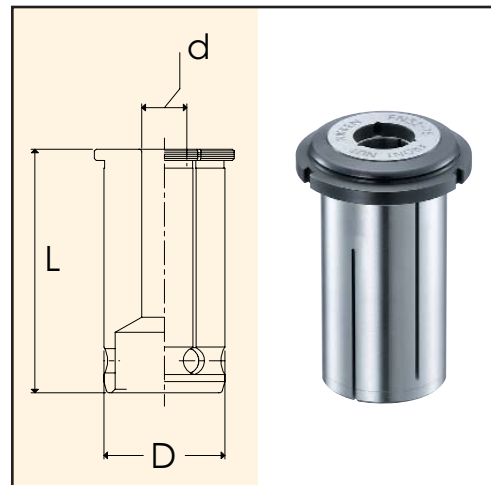

CCK Coolant Collet System

Milling Chucks

Collet Series	L	D	Collet Range
3/4"	2.08" (53mm)	0.98" (25mm)	1/8" - 5/8"
1"	2.32" (59mm)	1.14" (29mm)	1/8" - 7/8"
1.1/4"	2.53" (64.5mm)	1.45" (37mm)	3/16" - 1"
2"	3.26" (83mm)	2.28" (58mm)	1" - 1.1/2"
32mm	2.53" (64.5mm)	1.45" (37mm)	3/16" - 1"

Collet series	Size	Coolant Collet	Coolant-Thru Nut	Slotted Nut	Disc Wrench
3/4"	1/8"	CCK3/4-1/8	CKFN3/4-1/8C	CKFN3/4-1/8	CCKL20
	3/16"	CCK3/4-3/16	CKFN3/4-3/16C	CKFN3/4-3/16	
	1/4"	CCK3/4-1/4	CKFN3/4-1/4C	CKFN3/4-1/4	
	5/16"	CCK3/4-5/16	CKFN3/4-5/16C	CKFN3/4-5/16	
	3/8"	CCK3/4-3/8	CKFN3/4-3/8C	CKFN3/4-3/8	
	7/16"	CCK3/4-7/16	CKFN3/4-7/16C	CKFN3/4-7/16	
	1/2"	CCK3/4-1/2	CKFN3/4-1/2C	CKFN3/4-1/2	
	9/16"	CCK3/4-9/16	CKFN3/4-9/16C	CKFN3/4-9/16	
	5/8"	CCK3/4-5/8	CKFN3/4-5/8C	CKFN3/4-5/8	
	6mm	CCK3/4-6	CKFN3/4-6C	CKFN3/4-6	
	7mm	CCK3/4-7	CKFN3/4-7C	CKFN3/4-7	
	8mm	CCK3/4-8	CKFN3/4-8C	CKFN3/4-8	
	10mm	CCK3/4-10	CKFN3/4-10C	CKFN3/4-10	
	12mm	CCK3/4-12	CKFN3/4-12C	CKFN3/4-12	
	14mm	CCK3/4-14	CKFN3/4-14C	CKFN3/4-14	
	16mm	CCK3/4-16	CKFN3/4-16C	CKFN3/4-16	
1"	1/8"	CCK1-1/8	CKFN1-1/8C	CKFN1-1/8	CCKL25
	3/16"	CCK1-3/16	CKFN1-3/16C	CKFN1-3/16	
	1/4"	CCK1-1/4	CKFN1-1/4C	CKFN1-1/4	
	5/16"	CCK1-5/16	CKFN1-5/16C	CKFN1-5/16	
	3/8"	CCK1-3/8	CKFN1-3/8C	CKFN1-3/8	
	7/16"	CCK1-7/16	CKFN1-7/16C	CKFN1-7/16	
	1/2"	CCK1-1/2	CKFN1-1/2C	CKFN1-1/2	
	5/8"	CCK1-5/8	CKFN1-5/8C	CKFN1-5/8	
	3/4"	CCK1-3/4	CKFN1-3/4C	CKFN1-3/4	
	7/8"	CCK1-7/8	CKFN1-7/8C	CKFN1-7/8	
	6mm	CCK1-6	CKFN1-6C	CKFN1-6	
	8mm	CCK1-8	CKFN1-8C	CKFN1-8	
10mm	CCK1-10	CKFN1-10C	CKFN1-10		