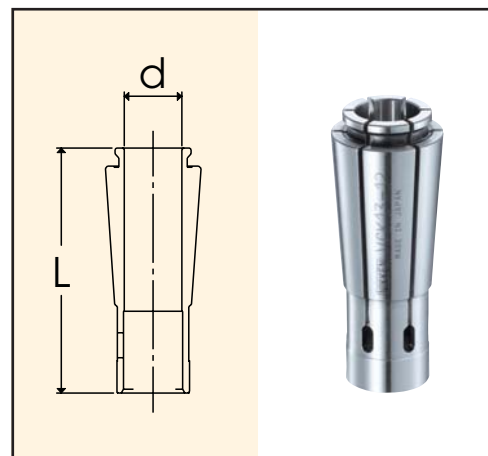

VCK Collets

Dimensional Data

Collet Series	D	L	Collet Range
VCK6	0.55" (14mm)	1.56" (39.8mm)	1/8" - 1/4" (2mm-6mm)
VCK13	0.82" (21mm)	2.12" (54mm)	1/8" - 1/2" (3mm-12mm)

These collets do not collapse.

INCH		
Collet series	Size	Part Number
VCK6	1/8"	VCK6-1/8
	3/16"	VCK6-3/16
	1/4"	VCK6-1/4

METRIC	
Size	Part Number
2.0mm	VCK6-2
3.0mm	VCK6-3
4.0mm	VCK6-4
5.0mm	VCK6-5
6.0mm	VCK6-6

VCK13	1/8"	VCK13-1/8
	3/16"	VCK13-3/16
	1/4"	VCK13-1/4
	5/16"	VCK13-5/16
	3/8"	VCK13-3/8
	7/16"	VCK13-7/16
	1/2"	VCK13-1/2

3.0mm	VCK13-3
4.0mm	VCK13-4
5.0mm	VCK13-5
6.0mm	VCK13-6
7.0mm	VCK13-7
8.0mm	VCK13-8
9.0mm	VCK13-9
10.0mm	VCK13-10
11.0mm	VCK13-11
12.0mm	VCK13-12

Accessories:

VCK Collets
Page 202

Nut Wrench
Page 204

Back-up screw
Page 204